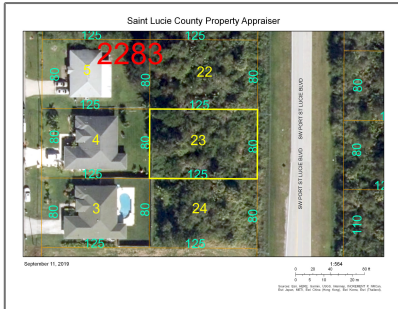

# Single family

- 4480 Port St Lucie Boulevard, Port Saint Lucie,  
Florida 34953

## Basic Details

Property Type:	<b>C</b>
Listing Type:	<b>Single family</b>
Listing ID:	<b>RX-10787697</b>
Price:	<b>\$110,000</b>

## Address Map

Country:	<b>US</b>
State:	<b>FL</b>
County:	<b>St. Lucie</b>
City:	<b>Port Saint Lucie</b>
Zipcode:	<b>34953</b>
Street:	<b>Port St Lucie</b>
Street Number:	<b>4480</b>
Longitude:	<b>W81° 37' 39.7"</b>
Latitude:	<b>N27° 12' 45.4"</b>