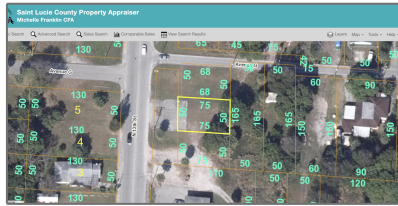

# Commercial land

- 708 13th Street, Fort Pierce, Florida 34950

## Basic Details

|                |                        |
|----------------|------------------------|
| Property Type: | <b>C</b>               |
| Listing Type:  | <b>Commercial land</b> |
| Listing ID:    | <b>RX-10782076</b>     |
| Price:         | <b>\$10,000</b>        |

## Address Map

|                |                       |
|----------------|-----------------------|
| Country:       | <b>US</b>             |
| State:         | <b>FL</b>             |
| County:        | <b>St. Lucie</b>      |
| City:          | <b>Fort Pierce</b>    |
| Zipcode:       | <b>34950</b>          |
| Street:        | <b>13th</b>           |
| Street Number: | <b>708</b>            |
| Longitude:     | <b>W81° 39' 46.8"</b> |
| Latitude:      | <b>N27° 27' 22"</b>   |